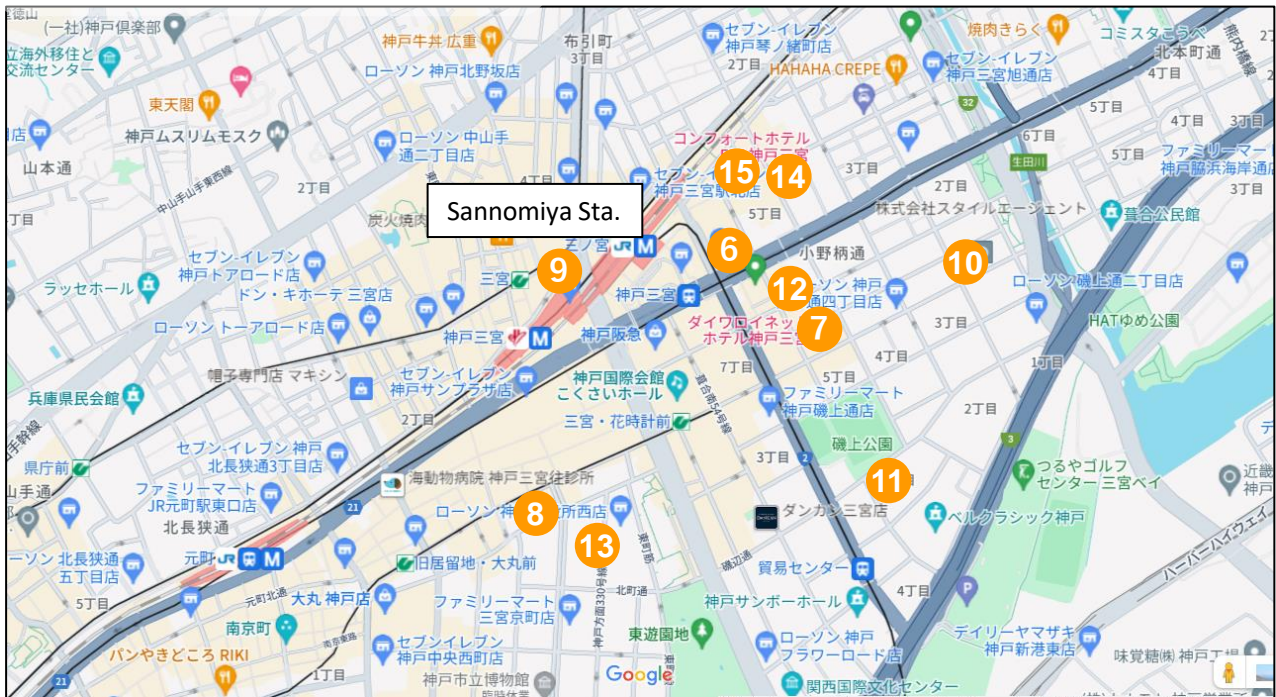

【Accommodations near the Venue (KOBE CONVENTION CENTER)】

A. Enlarge Map of around the venue

B. Enlarge Map of Sannomiya Area

Hotels around the venue

- | | | | |
|---|---|----|----------------------------------|
| 1 | Kobe Portopia Hotel | 9 | rem plus Kobe Sannomiya |
| 2 | Hotel Pearl City Kobe | 10 | Kobe Sannomiya Union Hotel |
| 3 | Ariston Hotel Kobe | 11 | Hotel Sunroute Sopra Kobe |
| 4 | Hotel Okura Kobe | 12 | Apa Hotel Kobe Sannomiya |
| 5 | Crowne Plaza - ANA Kobe | 13 | Kobe Luminous Hotel Sannomiya |
| 6 | Kobe Sannomiya Tokyu REI Hotel | 14 | Comfort Hotel ERA Kobe Sannomiya |
| 7 | Daiwa Roynet Hotel KOBE-SANNOMIYA | 15 | Sotetsu Fresa Inn Kobe-Sannomiya |
| 8 | Daiwa Roynet Hotel KOBE-SANNOMIYA Premier | | |